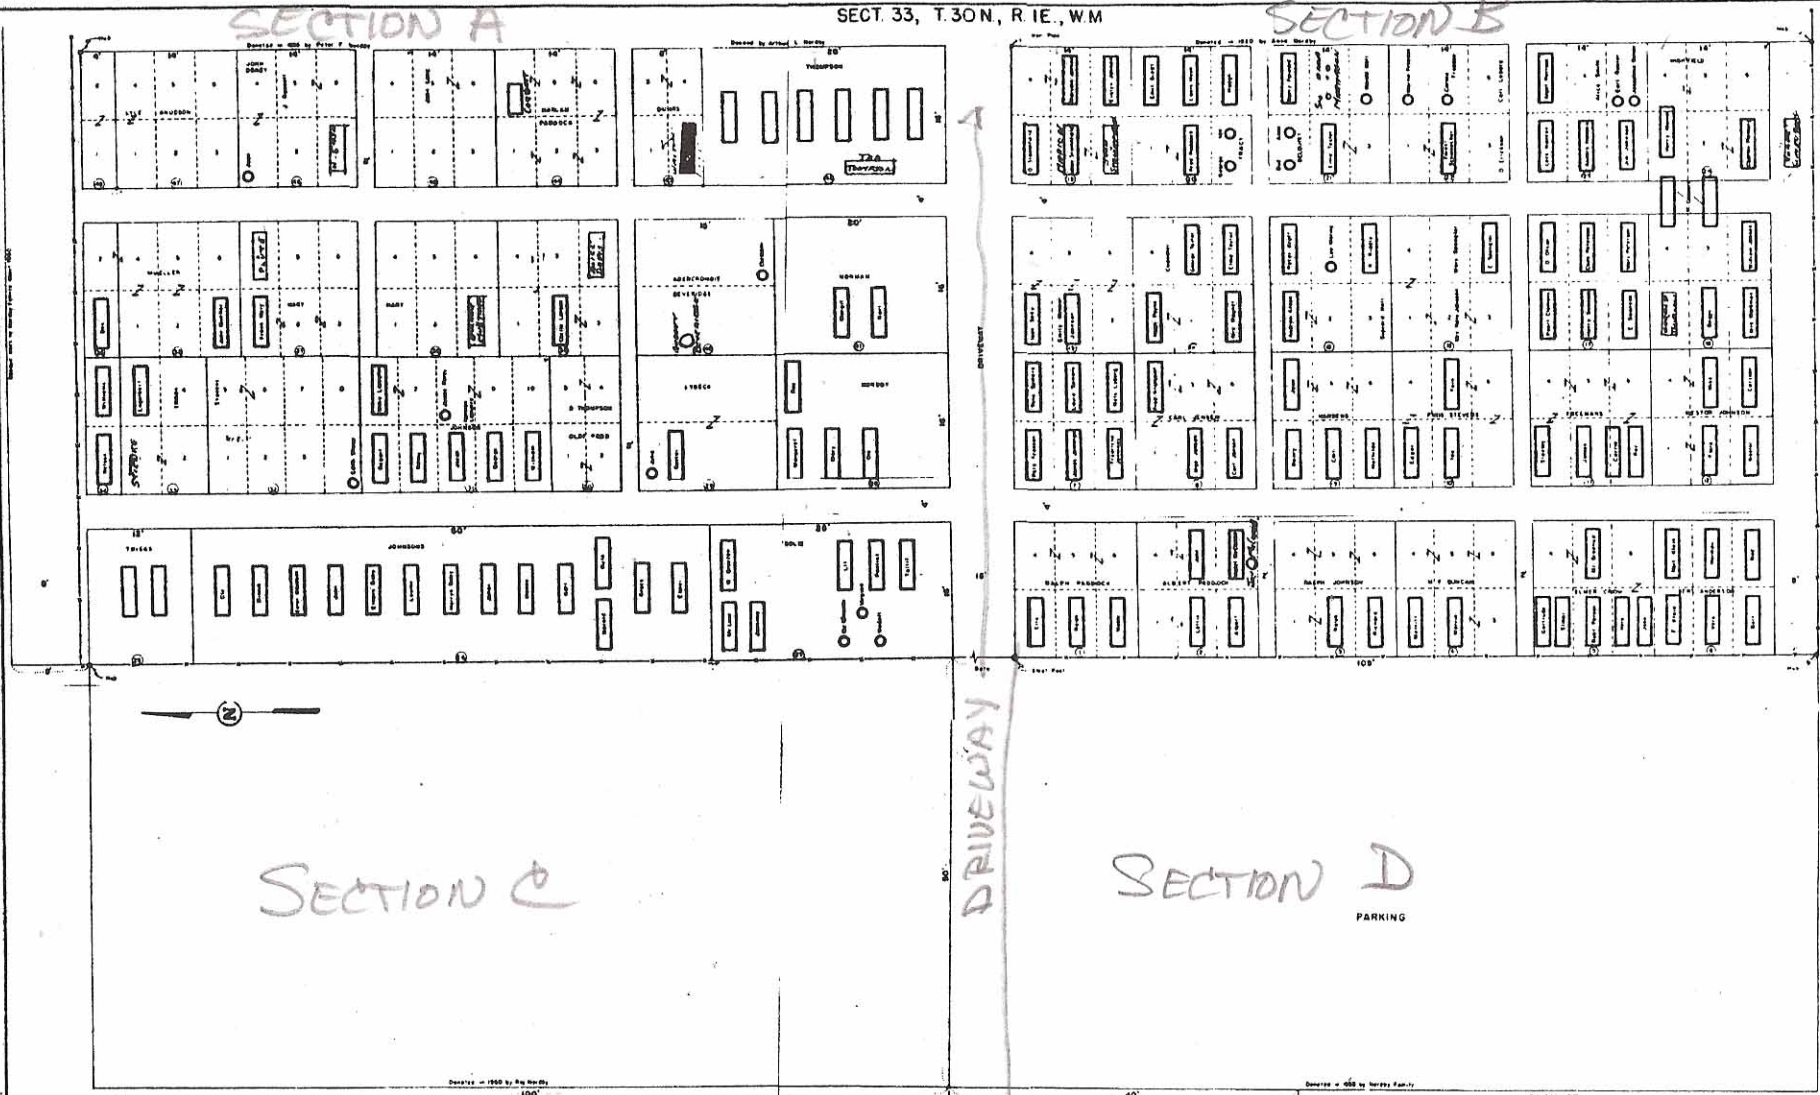

SECTION A

SECT. 33, T. 30N, R. 1E., WM

SECTION B

LEGEND

Corner
 Cremation

PLAN OF
SOUNDVIEW CEMETERY
NORLAND COMMUNITY CLUB - NORLAND, WASHINGTON

ROAD