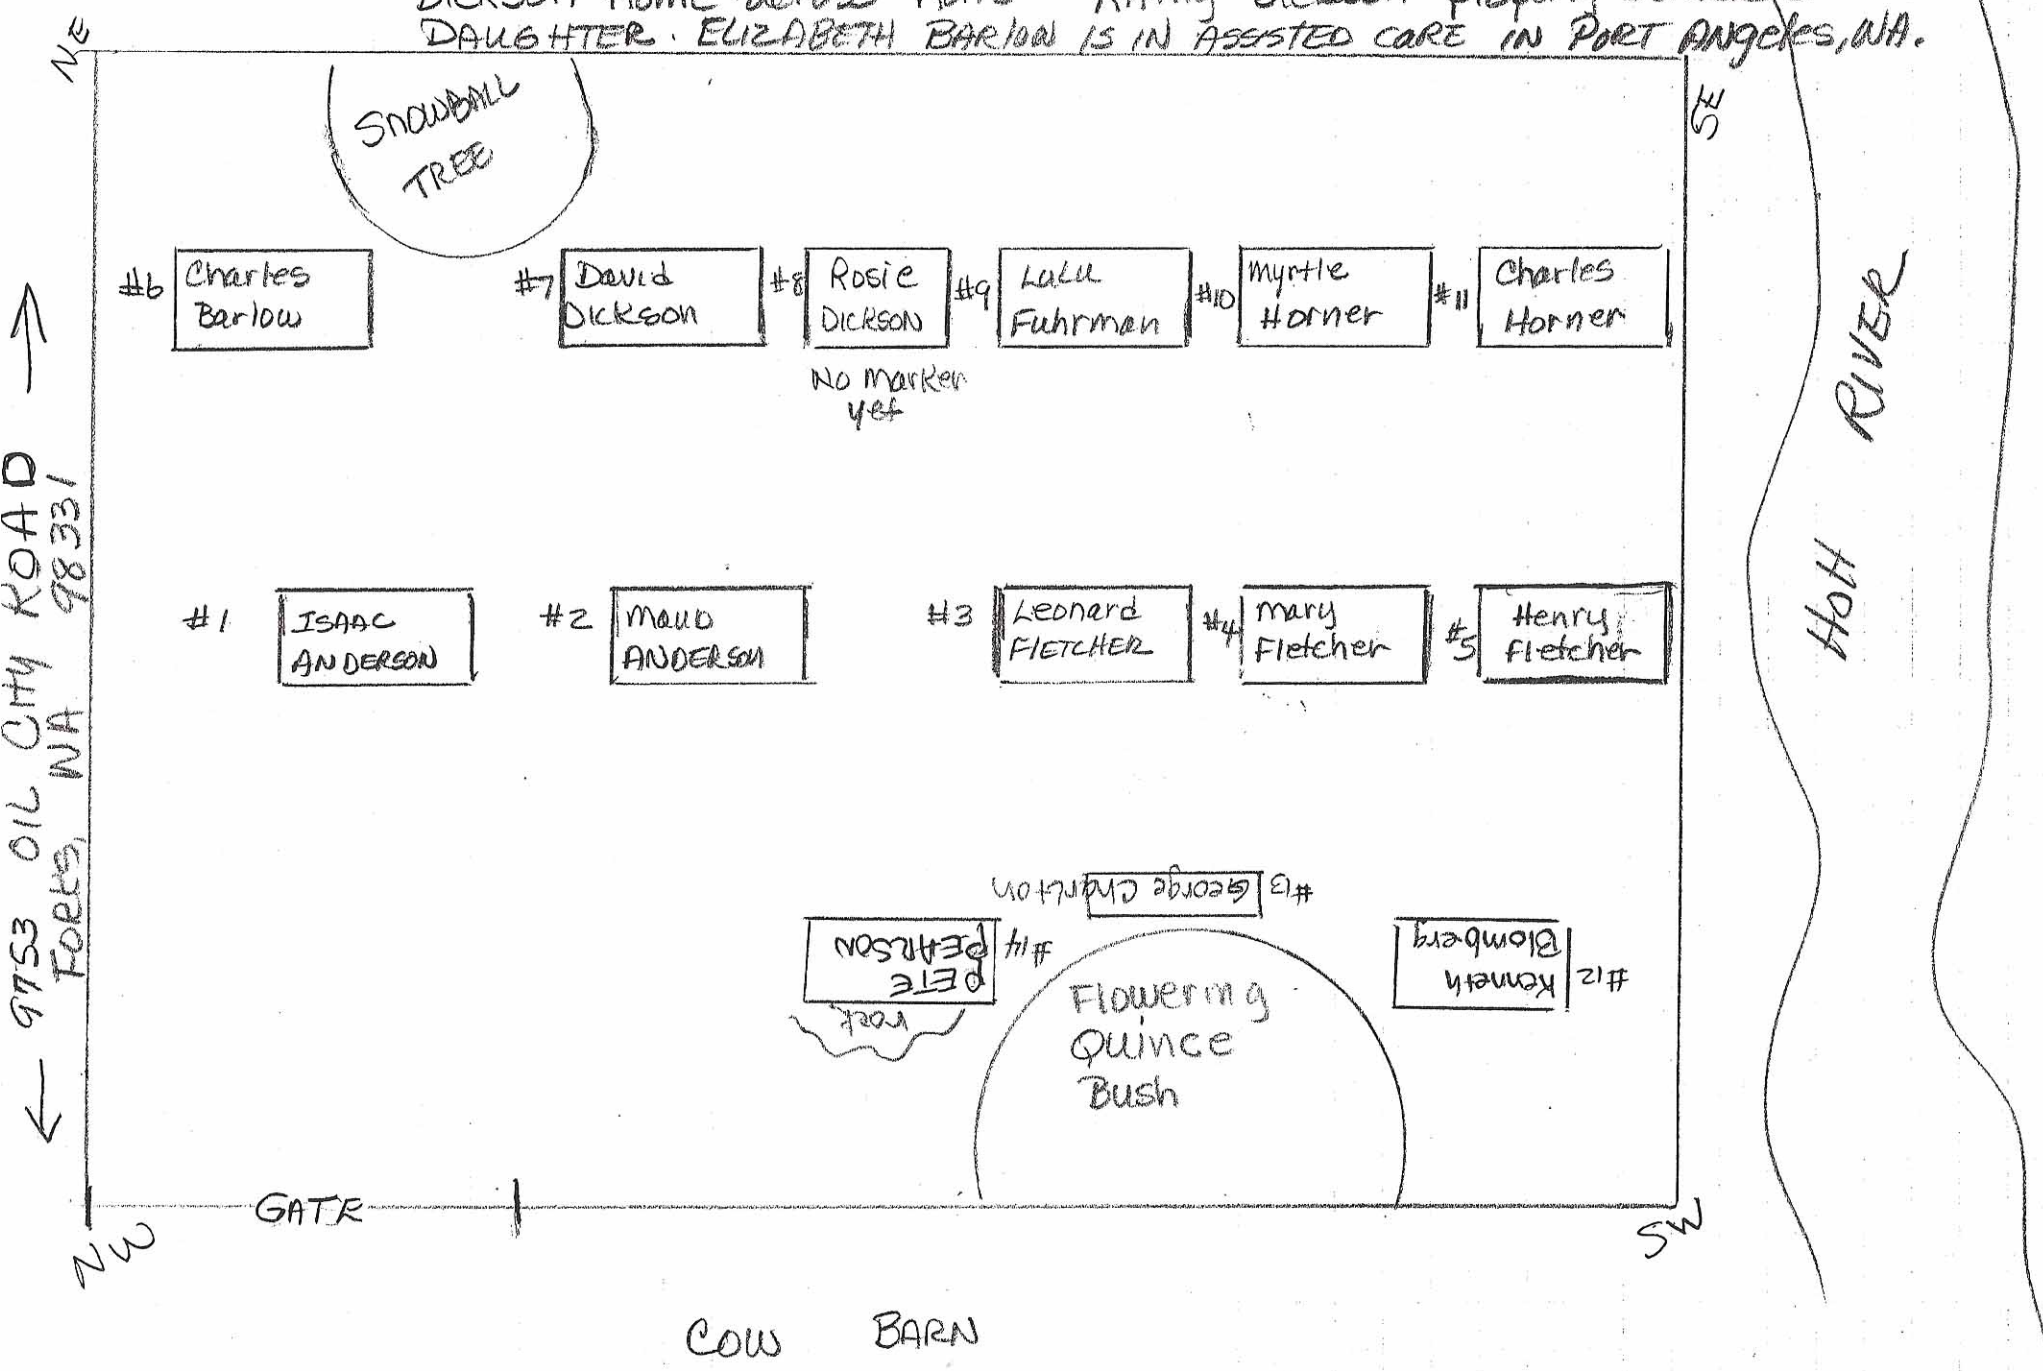

OFF HWY 101 FLETCHER CEMETERY

"REC'D 27, 2008
Pam Wilson

Turn W. on OIL CITY RD. Drive 9.2 mi. To Barlow Home
DICKSON Home across ROAD - KATHY DICKSON property OWNER'S
DAUGHTER. ELIZABETH BARLOW IS IN ASSISTED CARE IN PORT ANGELES, WA.

9753 OIL CITY ROAD
FORKS, WA 98331

NW

GATR

COW BARN

SW

SE

HOT RIVER